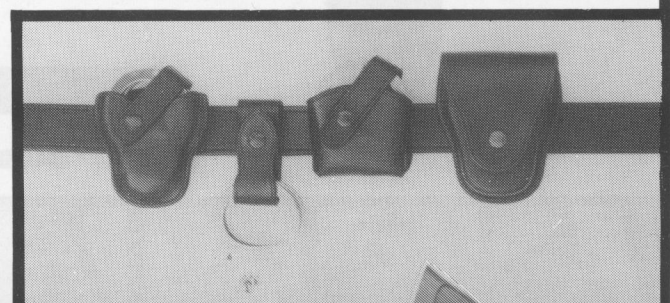

UNIFORM

E
S
C
O
R
T
G
U
N
L
E
A
T
H
E
R

POLICE

#821

#820

#819

#819A

Dual Snap Belt Keepers for anchoring 2 1/4" Belt to trouser Belt. Priced as set of four.

819A is shaped with slots for waist belt.

#307

#303

HANDCUFF CASES

#835

#818

#834

#817

#615

#801

Single Speedloader case with lids.

#201