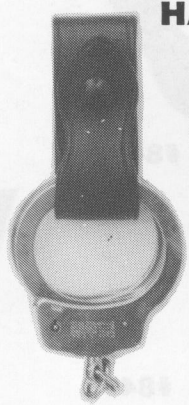

UNIFORM

E
S
C
O
R
T
G
U
N
L
E
A
T
H
E
R

POLICE

#821

#820

#819

#819A

Dual Snap Belt Keepers for anchoring 2 1/4" Belt to trouser Belt. Priced as set of four.

819A is shaped with slots for waist belt.

#307

#303

HANDCUFF CASES

#835

#818

#834

#817

#615

#801

Single Speedloader case with lids.

#201