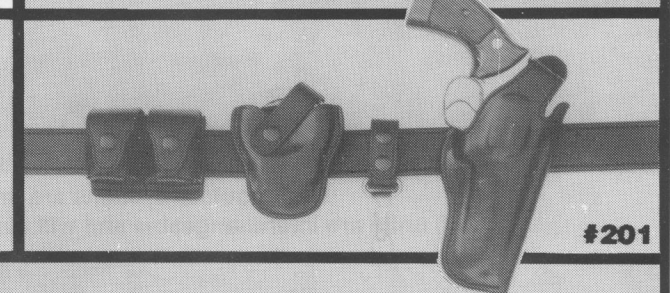

Single Speedloader case with lids.