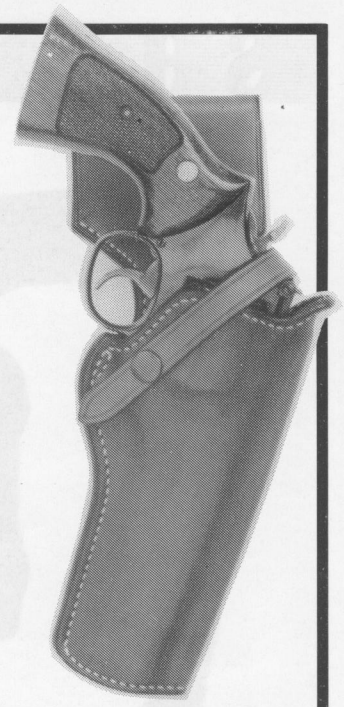

UNIFORM

E
S
C
O
R
T
G
U
N
L
E
A
T
H
E
R

POLICE

#821

#820

#819

#819A

Dual Snap Belt Keepers for anchoring 2 1/4" Belt to trouser Belt. Priced as set of four.

819A is shaped with slots for waist belt.

#307

#303

HANDCUFF CASES

#835

#818

#834

#817